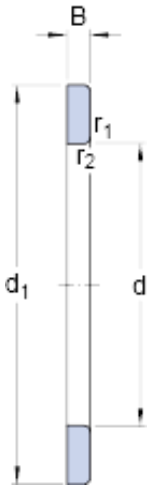

BEARING CORP.OF AMERICA

skf WS 81122 Bearing washers for cylindrical and needle roller thrust bearings

Bearing No. WS 81122

d	110 mm
B	7 mm
d ₁	145 mm
r _{1,2} min.	1 mm
Mass shaft washer	0.39 kg

WS 81122 Bearing 2D drawings and 3D CAD models